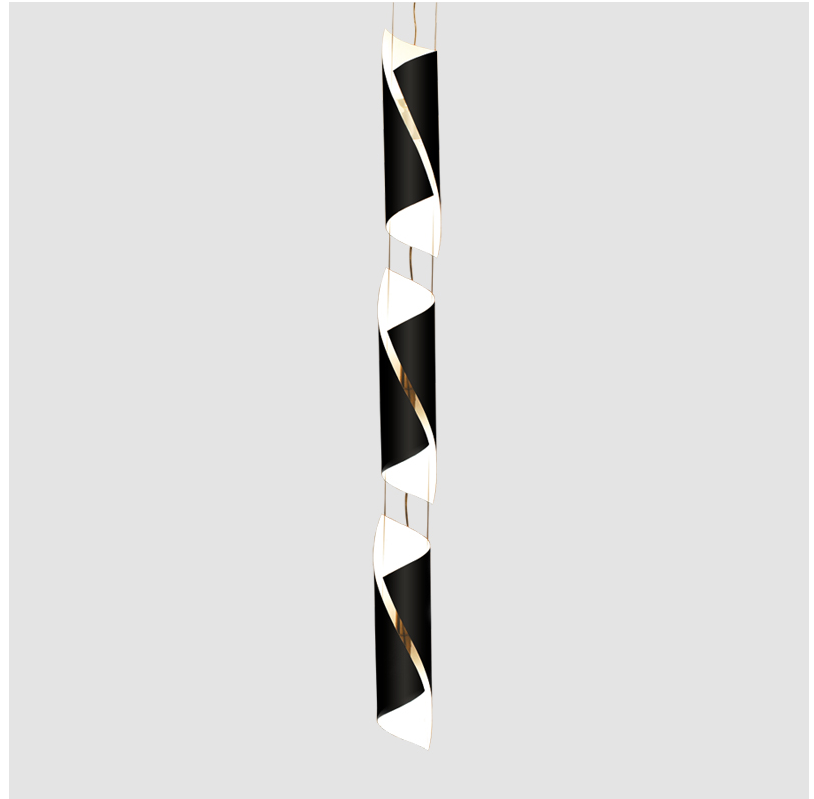

HUE SUSPENSION

D131024-

base number Finish
Options

1. To build a product code in our configurator select the specify button on the base model # product page
2. To build a manual product code on this datasheet choose from the options listed below in blue font and add the suffix to the base model #

GENERAL

Series: HUE
Brand: Knikerboker
Division: Design
Mounting Type: Suspension
Mounting Location: Ceiling
Subcategory: Pendant

PHYSICAL

Shape: Abstract
Diameter (mm): 120
Diameter (in): 4 3/4
Height (mm): 1620
Height (in): 63 3/4
Max. Overall Height (mm): 2750
Max. Overall Height (in): 108 1/4
Light Distribution: Direct / Indirect
Fixture Finish: BRL / BFM / BRW / CLF / CLM / CLW / GLF / GLM / GLW / MBK / SLF / SLM / SLW / WHI
Fixture Material: Metal
Cable Details: 1 Silicone Cable 2000mm / 78 3/4"

ELECTRICAL

Number of Lamps: 6
Lamp Type: LED Retrofit
Lamp Shape: MR16
Bulb Included: Bulb Not Included
Max. Wattage Per Lamp (W): 6.5
Lamp Base: GU10
Input Voltage (V): 120

LED

OPTICAL

RATINGS AND CERTIFICATIONS

Certified By: Certified for North American Standards
IP rating: IP20

PROJECT
TYPE
SPECIFIER
QUANTITY
DATE