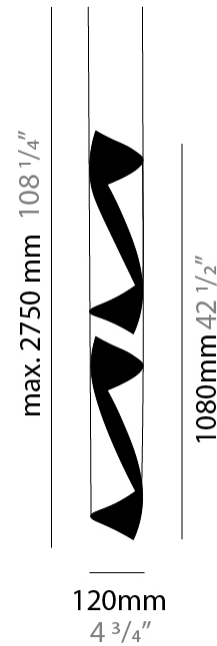

PROJECT
TYPE
SPECIFIER
QUANTITY
DATE

HUE SUSPENSION

D131018-

base number Finish
Options

1. To build a product code in our configurator select the specify button on the base model # product page
2. To build a manual product code on this datasheet choose from the options listed below in blue font and add the suffix to the base model #

GENERAL

Series: HUE
Brand: Knikerboker
Division: Design
Mounting Type: Suspension
Mounting Location: Ceiling
Subcategory: Pendant

PHYSICAL

Shape: Abstract
Diameter (mm): 120
Diameter (in): 4 3/4
Height (mm): 1100
Height (in): 43 5/16
Max. Overall Height (mm): 2750
Max. Overall Height (in): 108 1/4
Light Distribution: Direct / Indirect
Fixture Finish: BRL / BFM / BRW / CLF / CLM / CLW / GLF / GLM / GLW / MBK / SLF / SLM / SLW / WHI
Fixture Material: Metal
Cable Details: 1 Silicone Cable 2000mm / 78 3/4"

ELECTRICAL

Number of Lamps: 4
Lamp Type: LED Retrofit
Lamp Shape: MR16
Bulb Included: Bulb Not Included
Max. Wattage Per Lamp (W): 6.5
Lamp Base: GU10
Input Voltage (V): 120

LED

OPTICAL

RATINGS AND CERTIFICATIONS

Certified By: Certified for North American Standards
IP rating: IP20